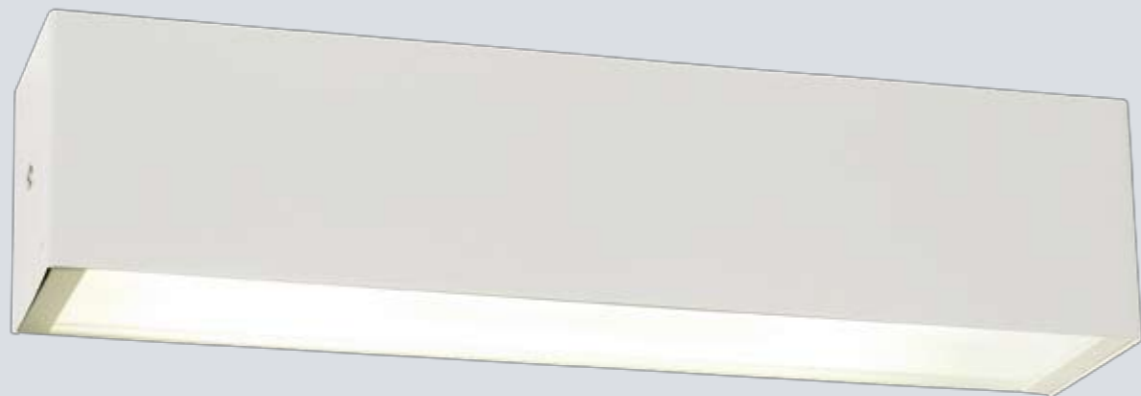

Material: Aluminio / Aluminium

Incluye reactancia electronica 24W / Phillips

Electronic Ballast 24W included / Phillips

Luz directa e indirecta / Direct and indirect light

Bombillas no incluidas / Bulb not included