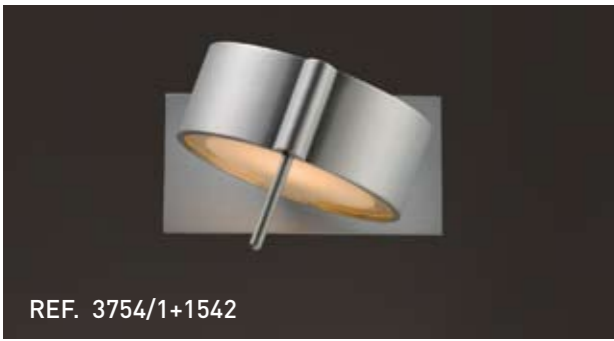

Material: Aluminio / Aluminium

Difusor: PMMA / Difuser: PMMA

REF. 3754/1+1542

REF. 3754/2+1542

REF. 4584/1+1542

3754/1+1542

REF. 3754/1+1542

1 x max 40 W G-9 
 Medidas / Size: ↔ 120 mm † 90 mm → 140 mm
 Acabados / Finishes
 Color / Colour: Aluminio Anodizado / Anodize
 Material: Aluminio / Aluminium