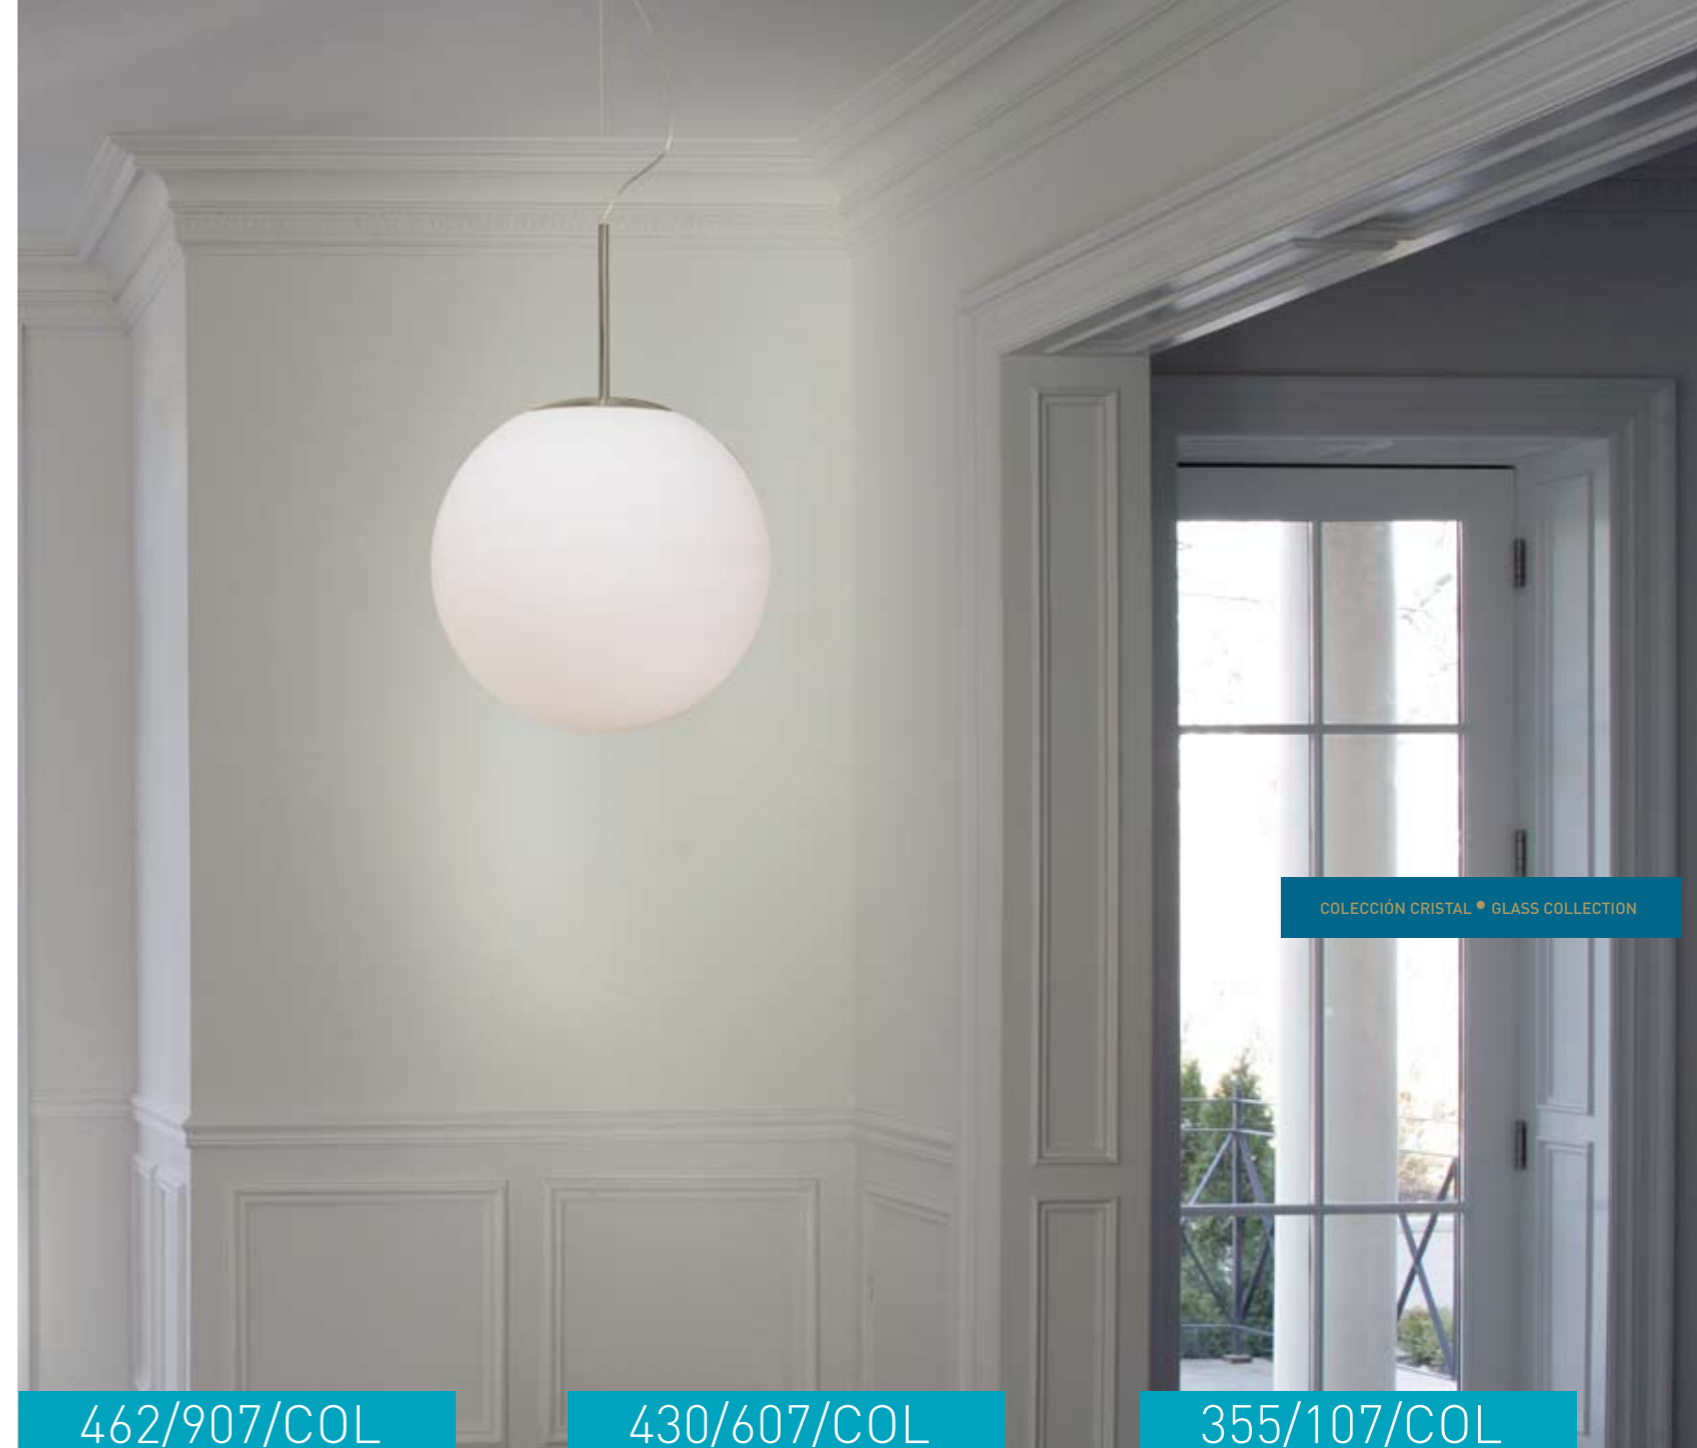

462/907/COL

REF. 462/907/COL

1 x max 100 W E27
1 x max 30 W E-27 Compact Fluorescent
Medidas: Ø 40 cm ↓ Variable max. 1210 mm
Acabados / Finishes
Material: Vidrio / Glass Opal mate
Níquel mate / Matt nickel

430/607/COL

REF. 430/607/COL

1 x max 100 W E27
1 x max 30 W E-27 Compact Fluorescent
Medidas: Ø 45 cm ↓ Variable max. 1500 mm
Acabados / Finishes
Material: Vidrio / Glass Opal mate
Níquel mate / Matt nickel

355/107/COL

REF. 355/107/COL

1 x max 100 W E27
1 x max 30 W E-27 Compact Fluorescent
Medidas: Ø 50 cm ↓ Variable max. 1500 mm
Acabados / Finishes
Material: Vidrio / Glass Opal mate
Níquel mate / Matt nickel