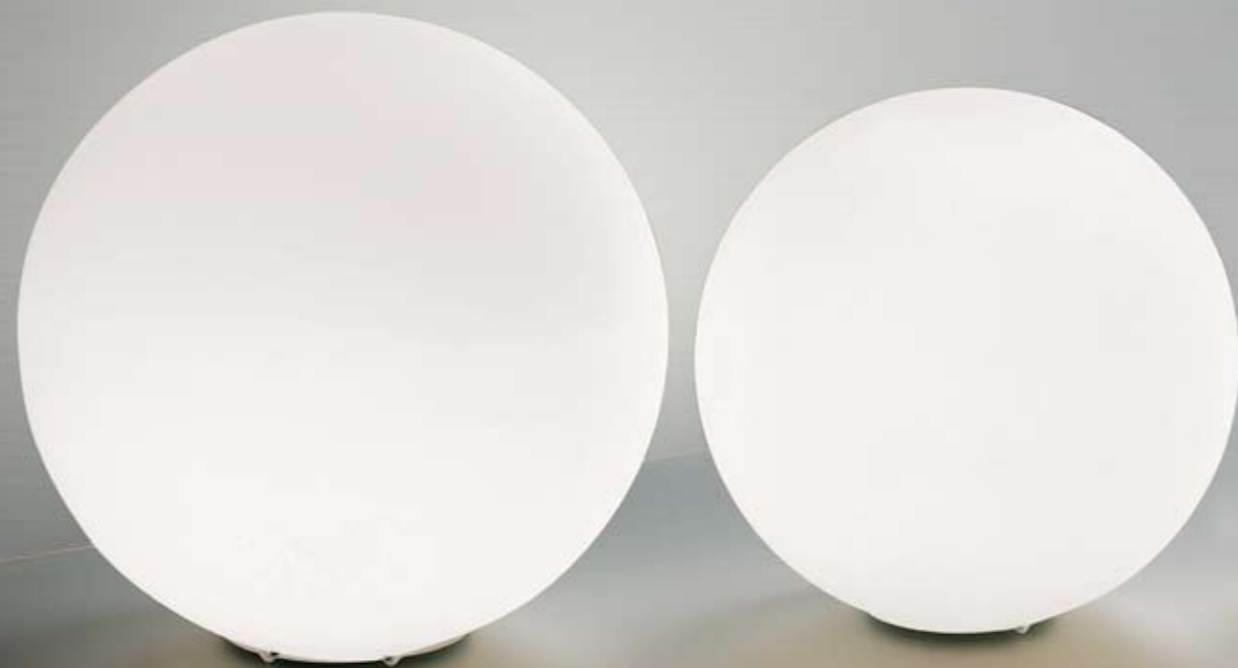

231/707

REF. 231/707

1 x max 40 W E27
1 x max 15 W E-27 Compact Fluorescent
Medidas / Size: Ø 20 cm
Acabados / Finishes
Material: Vidrio opal mate / Glass Opal

432/707

REF. 432/707

1 x max 60 W E27
1 x max 15 W E-27 Compact Fluorescent
Medidas / Size: Ø 25 cm
Acabados / Finishes
Material: Vidrio opal mate / Glass Opal

432/807

REF. 432/807

1 x max 100 W E27
1 x max 20 W E-27 Compact Fluo.
Medidas / Size: Ø 30 cm
Acabados / Finishes
Material: Vidrio opal mate / Glass Opal

432/907

REF. 432/907

1 x max 100 W E27
1 x max 23 W E-27 Compact Fluorescent
Medidas / Size: Ø 35 cm
Acabados / Finishes
Material: Vidrio opal mate / Glass Opal

462/907

REF. 462/907

1 x max 100 W E27
1 x max 30 W E-27 Compact Fluorescent
Medidas / Size: Ø 40 cm
Acabados / Finishes
Material: Vidrio opal mate / Glass Opal