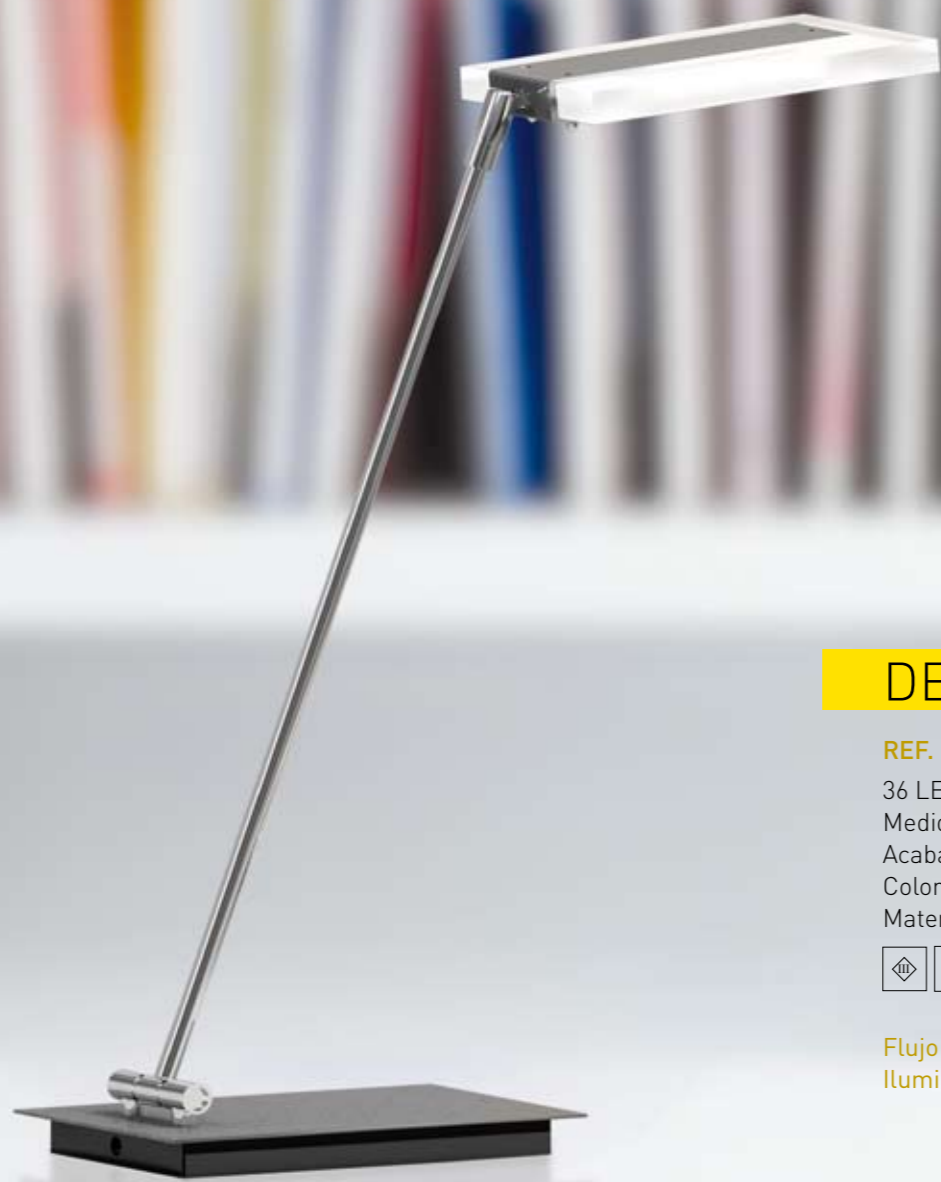

DEL-802

REF. DEL-802

36 LEDs / Power LED 3W

Medidas / Size:

Acabados / Finishes

Color / Colour: Niquel / Nickel

Material:

Flujo Luminoso / Luminous flux: 150 lumen
Iluminancia / Illuminance: 1200 lux