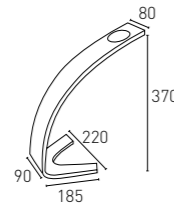

Flujo Luminoso / Luminous flux: 90 lumen
Iluminancia / Illuminance: 700 lux

DEL-722

REF. DEL-722

48 LEDs

Medidas / Size:

Acabados / Finishes

Color / Colour: Negro / Black - Plata / Silver

Material: