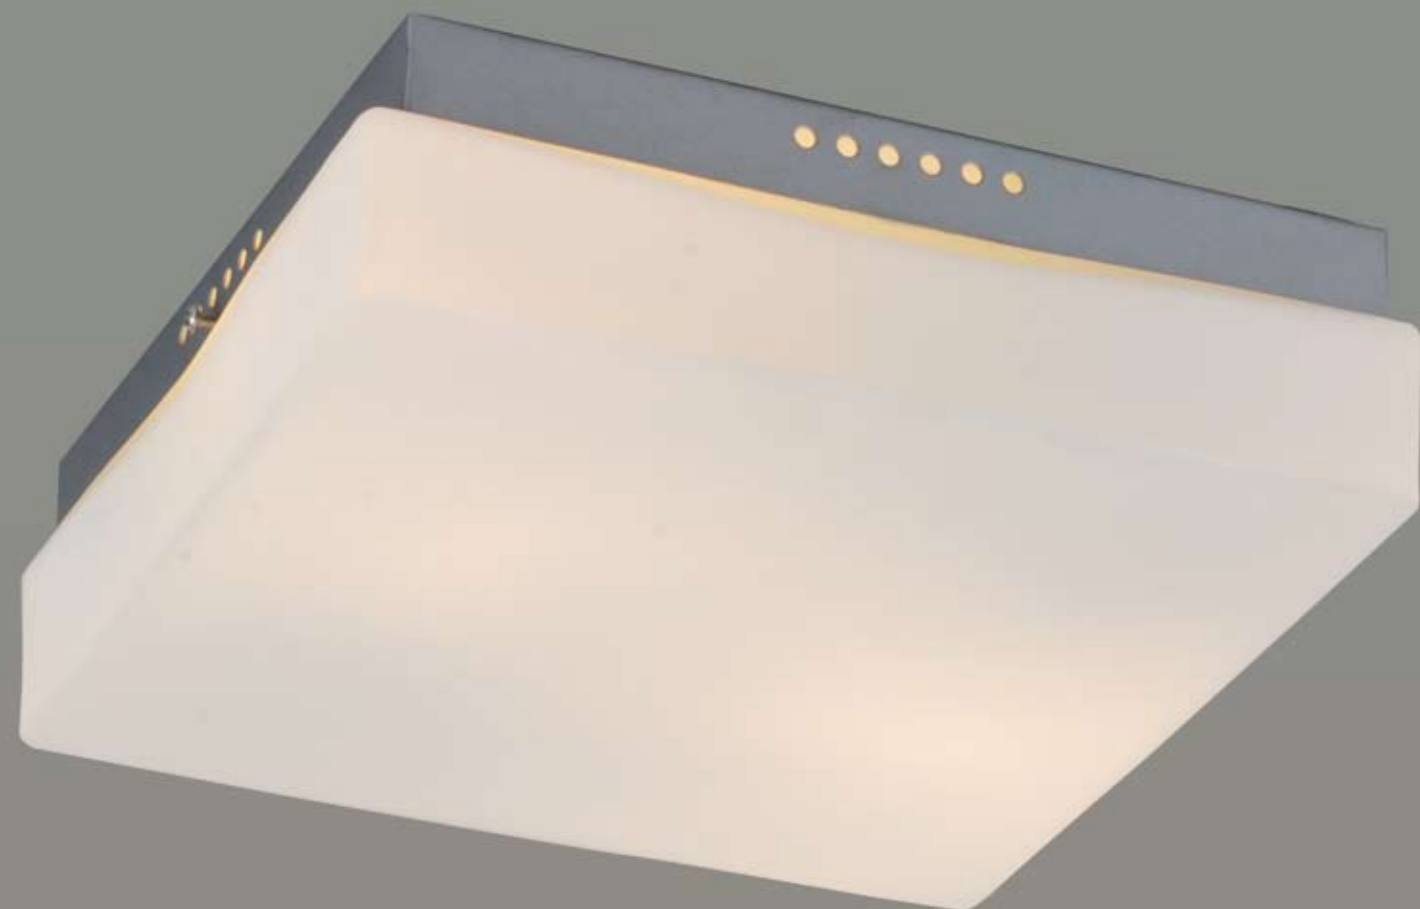

W-2040S-SQ

REF. W-2040S-SQ
1 x max 40 W G9 240V
Medidas / Size: ↔ 130 ↑ 130
Acabados / Finishes
Color / Colour: Opal mate / Matt opal
Material: Vidrio / Glass

W-2040M-SQ

REF. W-2040M-SQ
2 x max 40 W G9 240V
Medidas / Size: ↔ 190 ↑ 190
Acabados / Finishes
Color / Colour: Opal mate / Matt opal
Material: Vidrio / Glass

W-2040L-SQ

REF. W-2040L-SQ
2 x max 40 W G9 240V
Medidas / Size: ↔ 230 ↑ 230
Acabados / Finishes
Color / Colour: Opal mate / Matt opal
Material: Vidrio / Glass