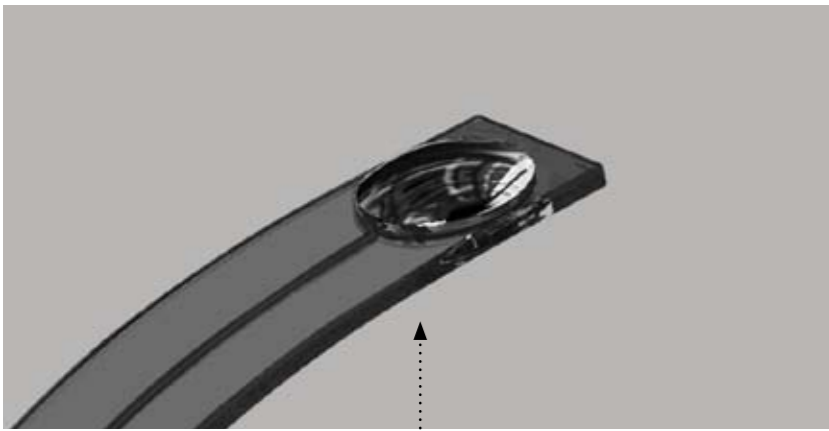

COLECCIÓN OFICINA Y ESTUDIO
OFFICE & STUDIO COLLECTION

DEL-801

REF. DEL-801

36 LEDs

Medidas / Size: ↔ 220 mm † 370 mm

Acabados / Finishes

Color / Colour: Transparente / Transparent - Negro / Black

Material: PMMA Metacrilato / Methacrylate PMMA

Flujo Luminoso / Luminous flux: 90 lumen
Iluminancia / Illuminance: 700 lux

DEL-722

REF. DEL-722

48 LEDs

Medidas / Size:

Acabados / Finishes

Color / Colour: Negro / Black - Plata / Silver

Material:

Flujo Luminoso / Luminous flux: 120 lumen
Iluminancia / Illuminance: 1200 lux

DSL-808

REF. DSL-808

1 x max 60W E27

1 x 15W E27 Globe compact fluo

Medidas / Size:

Acabados / Finishes

Color / Colour: Niquel mate

/ Matt Nickel

Material:

DSL-812

REF. DSL-812

1 x max 60W E27

1 x 15W E27 Globe compact fluo

Medidas / Size:

Acabados / Finishes

Color / Colour: Niquel Mate / Matt Niquel

Cristal Mate / Matt Glass

Material: