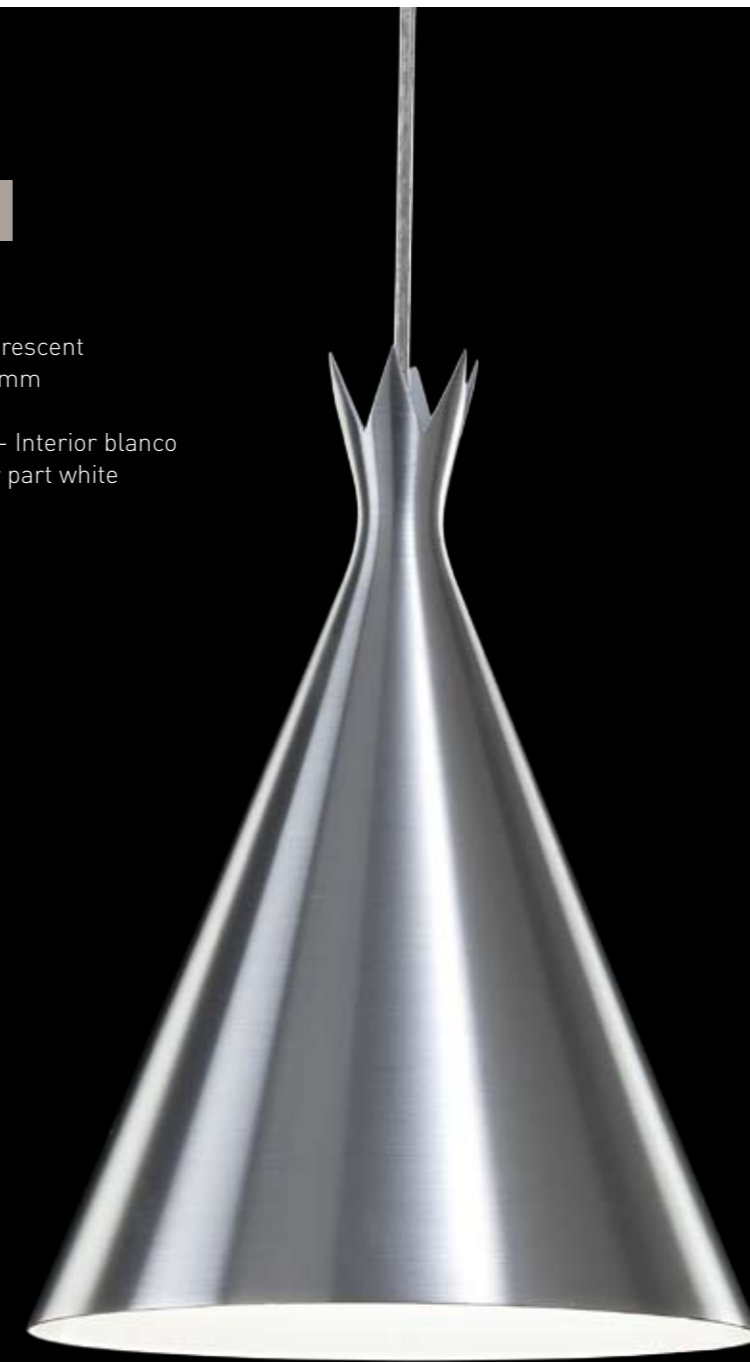

MDE 147/1

REF. MDE 147 /1
1 x max 60 W E-27
1 x 24 W E-27 Compact fluorescent
Medidas / Size: ↔ 235 mm † 310 mm
Acabados / Finishes
Color / Colour: Exterior aluminio- Interior blanco
Exterior part aluminum / Interior part white
Material: Aluminio / Aluminium